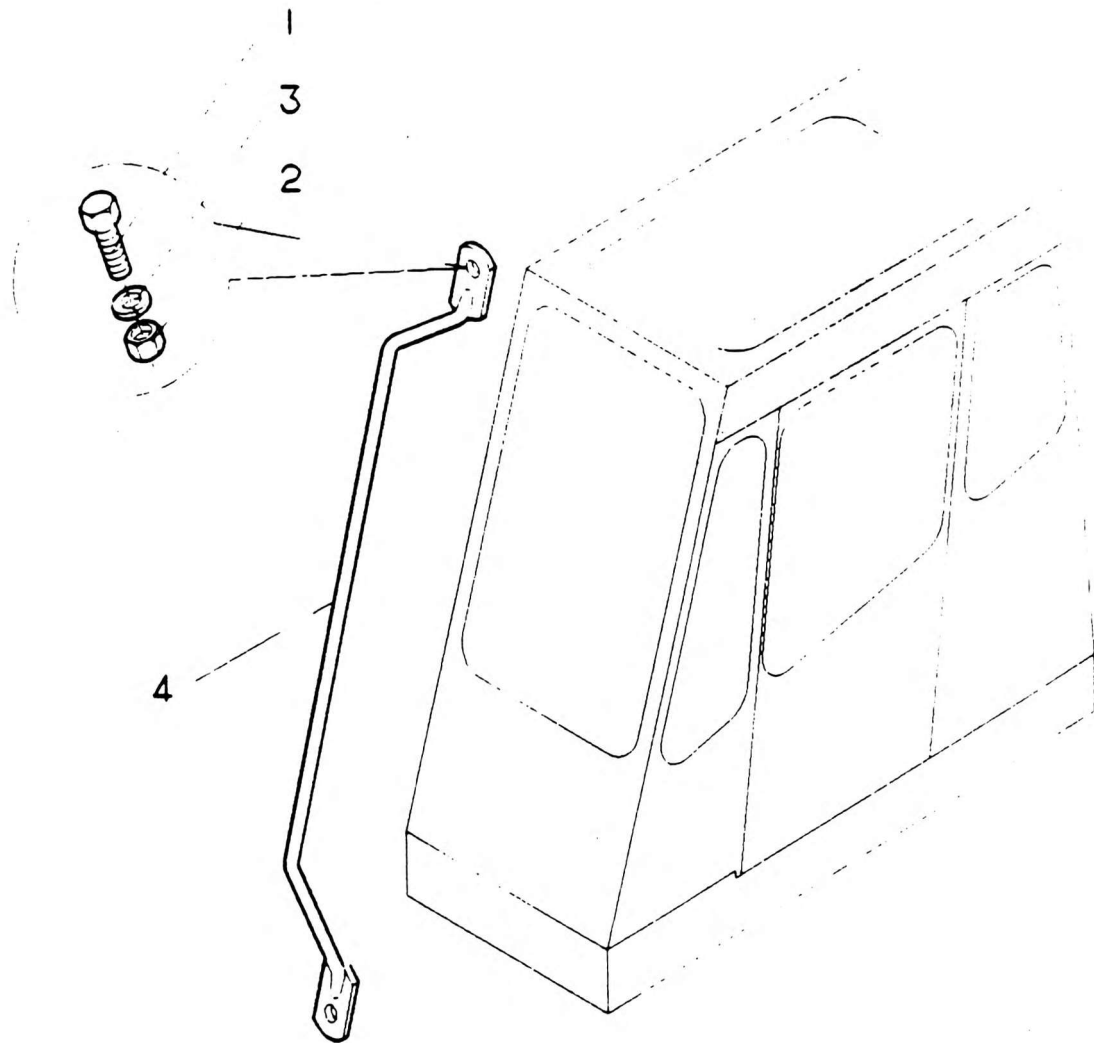

GRAB HANDLE ASSEMBLY

NO.	PART NO.	QTY.	DESCRIPTION	NO.	PART NO.	QTY.	DESCRIPTION
1	7-126-211353	2	Screw Hexagonal Head M12 x 30mm				
2	7-661-210003	2	Hexagonal Nut M12				
3	7-951-210210	2	Spring Washer 12mm ID				
4	7-511-000428	1	Grab Handle				